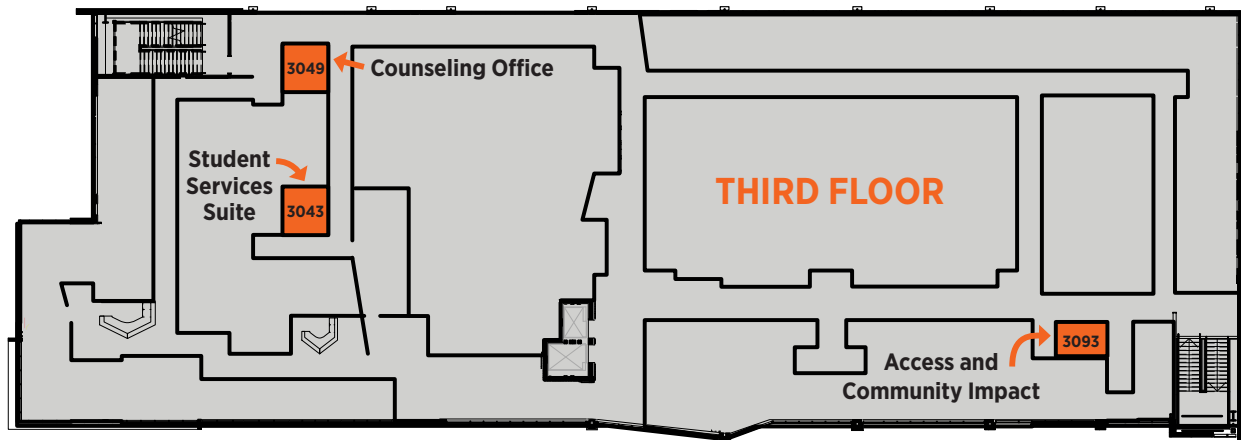

# SAFE SPACES ON CAMPUS

Campus Security Main Office is located on basement level — **B016**

COLLEGE OF  
**OSTEOPATHIC MEDICINE**  
at the Cherokee Nation