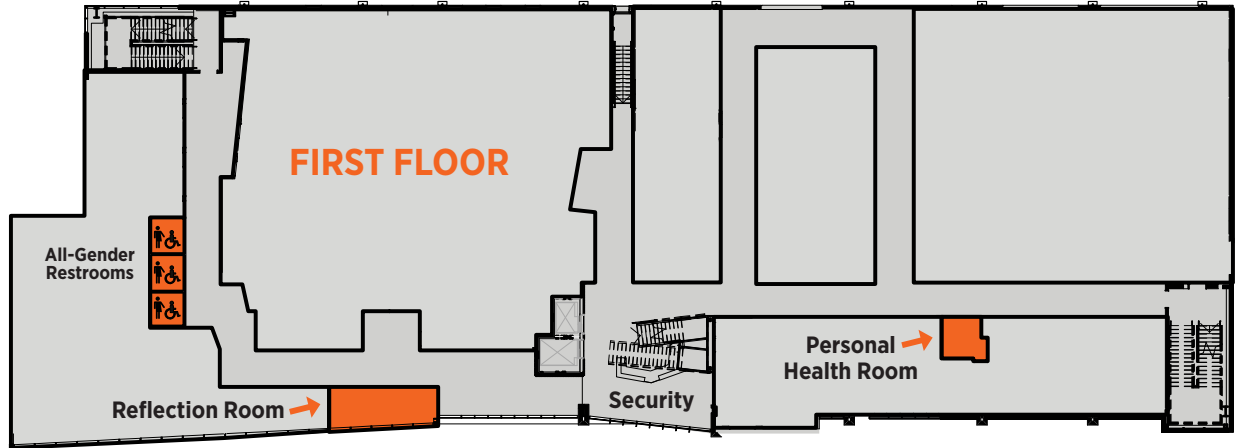

# SAFE SPACES ON CAMPUS

Campus Security Main Office is located on basement level — **B016**

COLLEGE OF  
**OSTEOPATHIC MEDICINE**  
at the Cherokee Nation